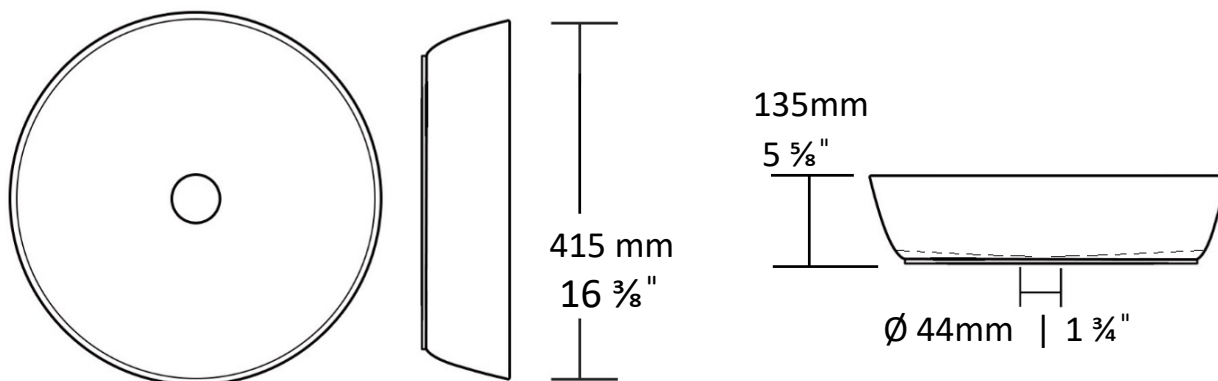

## Technical Information

\*Valid rough-in positions and spaces required before installation

Lavatory type.....Top mount  
 Dimension.....415 x 415 x 135 mm  
 Dimension.....16 3/8 x 16 3/8 x 5 5/8"  
 Basin shape.....Round  
 Faucet option.....External  
 Waste outlet.....Ø 44mm | 1 3/4"  
 Material.....Porcelain matt  
 Overflow.....N/A  
 Mounting type.....Glue on  
 Anti-Bacterial.....Standard  
 Nano glaze.....Regular  
 Anti-Scratch.....Standard  
 Crafting.....Hand made  
 Weight.....7 kg  
 Use.....Residential  
 Warranty.....1 year  
 All product dimensions are nominal

## Information Technique

\*Valider les positions des ouvertures de plomberie brute et l'espace que le produit nécessite avant l'installation.

Type de lavabo.....Vasque  
 Dimension..... 415 x 415 x 135 mm  
 Dimension..... 16 3/8 x 16 3/8 x 5 5/8"  
 Forme du lavabo.....Rond  
 Robinet option.....Externe  
 Trou d'évacuation..... Ø 44mm | 1 3/4"  
 Matériel.....Porcelaine mat  
 Trop plein.....Non applicable  
 Type d'installation.....Collé  
 Anti-Bactérie.....Standard  
 Fini-nano.....Régulier  
 Anti-rayure.....Standard  
 Fabrication.....Artisanale  
 Poids.....7 kg  
 Utilisation.....Résidentiel  
 Garantie.....1 an  
 Toutes les dimensions sont nominales